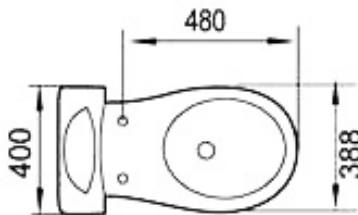

Two Piece Toilet Elongate

Model: WF-309

Desc: Two Piece Toilet

Shape: Elongate

Flush: Single flush

Rough-in: 12"

Flush Lever: Chrome plated

Seat: Not Included

Fill Valve: Anti-Siphon

GPF: 4.8Lpf

Size: 480 x 400 x 770mm

Seat Bowl Height: 16.5"

Trapway: 2-1/4" dia

Map: 1000 9

Wax Ring: Included

Certificate: cUPC